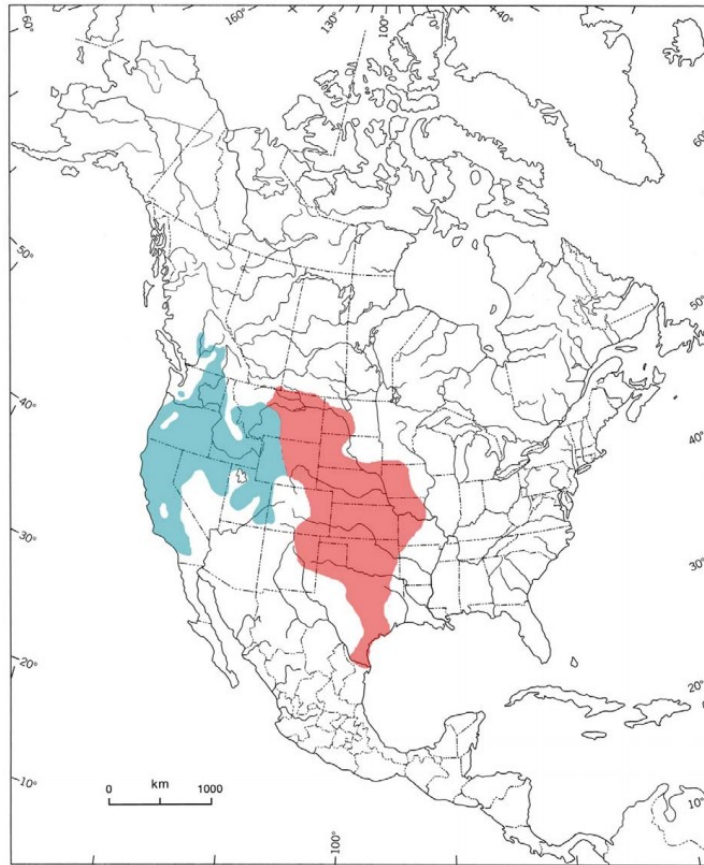

Species at Risk Profile Series: Eastern Yellow-bellied Racer

- Eastern Yellow-bellied Racers are considered threatened in Canada.
- They are the fastest snake in Canada.
- Racers are long (up to 1.75 m long), slender snakes with olive-green backs and yellow or cream undersides.
- They begin reproducing at 2-3 years, and only lay eggs once every 1-2 years.
- They lay 4-20 eggs under loose substrate or underground.
- After laying, eggs can double in mass by absorbing water from the soil.
- In winter, racers hibernate together far enough below-ground that they do not freeze.
- They eat insects (especially grasshoppers), and other small animals like birds or frogs.
- Racers prefer open habitat, and can be found in mixed-grass prairies.
- Racers live at least 7-8 years in the wild.
- Racers are excellent climbers and can often be found basking in shrubs

Yellow-bellied Racer Range Map: Red is the range of the Eastern Yellow-bellied Racer, while blue is the range of the Western.

Conservation

- Racers are limited by the availability of suitable hibernation sites.
- Racers hunting insects in hayfields are often killed by farm machinery.
- They like to bask on roads, which can result in being crushed by passing vehicles.
- Pesticides reduce the number of prey available, making hunting more difficult.

Range map credit: COSEWIC. 2004. COSEWIC assessment and update status report on the Eastern and Western Yellow-bellied Racers, *Coluber constrictor flaviventris* and *Coluber constrictor mormon* in Canada. Committee on the Status of Endangered Wildlife in Canada. Ottawa. vii + 35 pp. (www.sararegistry.gc.ca/status/status_e.cfm)